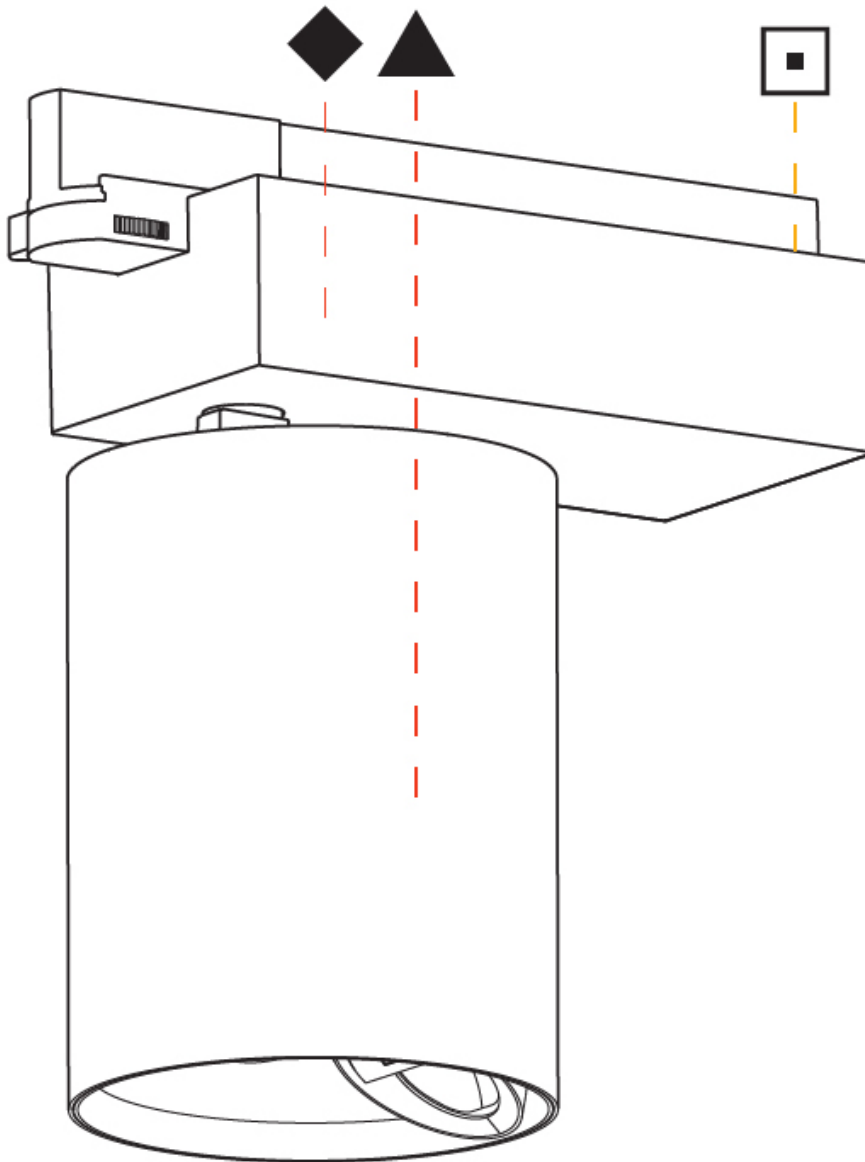

CENTRIQ WALLWASH TRACK

A3T030-

PROJECT	_____
TYPE	_____
SPECIFIER	_____
QUANTITY	_____
DATE	_____

A