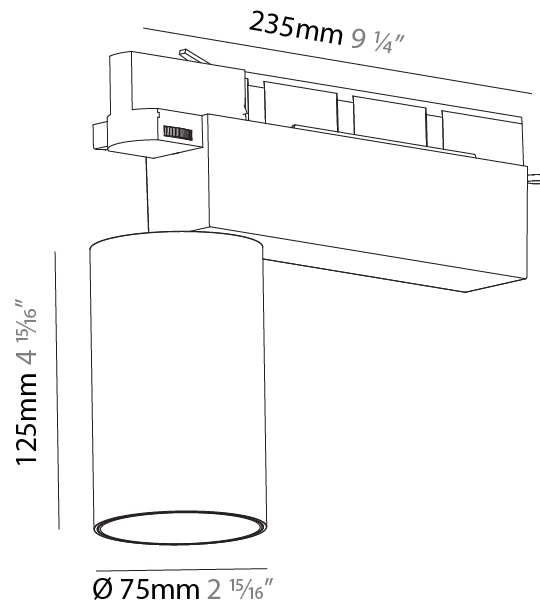

GENERAL

Series: Centriq
Subseries: Centriq 75
Brand: Prolicht
Division: Architectural
Mounting Type: Track
Mounting Location: Ceiling
Subcategory: Spots

PHYSICAL

Shape: Cylinder
Diameter (mm): 75
Diameter (in): 2 ¹⁵/₁₆
Length (mm): 235
Length (in): 9 ¹/₄
Height (mm): 182
Height (in): 7 ³/₁₆
Light Distribution: Adjustable / Direct
Weight (kg): 1.099
Weight (lbs): 2.42
Installation Requirement: Track or profile system
Fixture Finish: SSR / BKV / CWI / CRY / HAB / UFT / ITA / RUA / FTG / MYG / LOD / PUS / FRO / FUP / KIA / POP / BLS / SPG / MEY / GOH / GUM / CHC / COM / ABZ / JAG / OBR / MOS / ROR
Fixture Material: Aluminum Die Cast

ELECTRICAL

Lamp Type: LED (Zhaga Standard)
Input Wattage (W): 26
Total Output Wattage (W): 23.6
Dimming: Tri-Mode (Non-Dimming and Phase Dimming (120Vac only) and 0-10V Dimming)
Driver Included: Yes
Driver Location: Integrated
Driver Type: Constant Current - Universal
Driver Class: Class 2
Input Voltage (V): 120 - 277
Constant Current (MA): 700

LED

Number of LEDs: 1
Color Temperature (°K): 2700 / 3000 / 3500 / 4000
Max. Delivered Lumen (lm): 1968 / 2097 / 2160 / 2204
Nominal Lumen (lm): 3113 / 3317 / 3416 / 3486
CRI: >90 CRI
Lamp Life (hrs): 50000
Upon Request: Special Color Temperature Special Led

OPTICAL

Reflector°: 20 / 25 / 40
Adjustability: Rotational 340°; Tilt 90°
Upon Request: Special Beam Angles

RATINGS AND CERTIFICATIONS

Certified By: Certified for North American Standards
IP rating: IP20