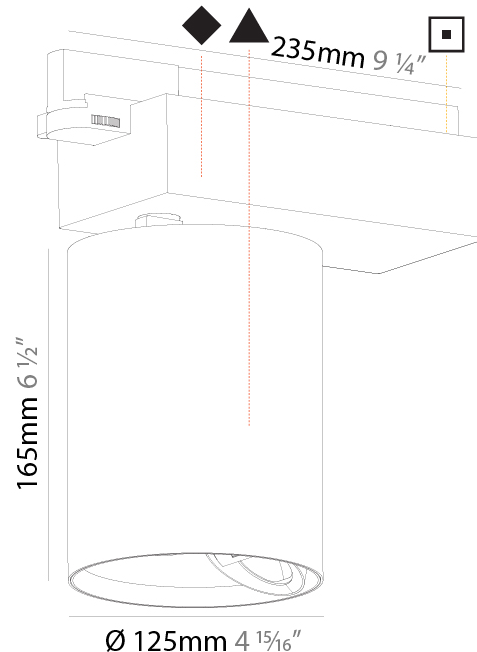

GENERAL

Series: Centriq
Subseries: Centriq Wallwash
Brand: Prolicht
Division: Architectural
Mounting Type: Track
Mounting Location: Ceiling
Subcategory: Spots

PHYSICAL

Shape: Cylinder
Diameter (mm): 125
Diameter (in): 4 ¹⁵/₁₆
Length (mm): 235
Length (in): 9 ¹/₄
Height (mm): 165
Height (in): 6 ¹/₂
Light Distribution: Adjustable / Asymmetric
Fixture Finish: SSR / BKV / CWI / CRY / HAB / UFT / ITA / RUA / FTG / MYG / LOD / PUS / FRO / FUP / KIA / POP / BLS / SPG / MEY / GOH / GUM / CHC / COM / ABZ / JAG / OBR / MOS / ROR
Fixture Material: Aluminum

ELECTRICAL

Lamp Type: LED (Zhaga Standard)
Input Wattage (W): 37.1
Total Output Wattage (W): 34
Dimming: Tri-Mode (Non-Dimming and Phase Dimming (120Vac only) and 0-10V Dimming)
Driver Included: Yes
Driver Location: Integrated
Driver Type: Constant Current - Universal
Driver Class: Class 2
Input Voltage (V): 120 - 277
Constant Current (MA): 1050

LED

Number of LEDs: 1
Color Temperature (°K): 2700 / 3000 / 3500 / 4000
Max. Delivered Lumen (lm): 2840 / 2950 / 3048 / 3110
CRI: >90 CRI
Efficiency (%): 85
Lamp Life (hrs): 50000

OPTICAL

Reflector: Multi-faceted
Adjustability: Rotational 340°; Tilt 90°

RATINGS AND CERTIFICATIONS

Certified By: Certified for North American Standards
IP rating: IP20