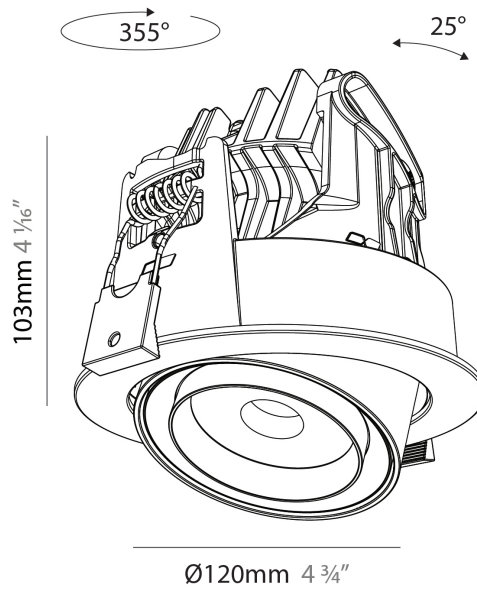

GENERAL

Series: Centriq
Subseries: Centriq Round Flex Adjustable
Brand: Prolicht
Division: Architectural
Mounting Type: Recessed
Mounting Location: Ceiling
Subcategory: Spots

PHYSICAL

Shape: Cylinder
Diameter (mm): 120
Diameter (in): 4 ¾
Height (mm): 105
Height (in): 4 ¼
Min. Recessing Depth (mm): 120
Min. Recessing Depth (in): 4 ¾
Light Distribution: Adjustable / Direct
Weight (kg): 0.666
Fixture Finish: SSR / BKV / CWI / CRY / HAB / UFT / ITA / RUA / FTG / MYG / LOD / PUS / FRO / FUP / KIA / POP / BLS / SPG / MEY / GOH / GUM / CHC / COM / ABZ / JAG / OBR / MOS / ROR
Fixture Material: Aluminum
Cut-out Measurements: Dia. 112mm / 4 7/16"

ELECTRICAL

Lamp Type: LED (Zhaga Standard)
Input Wattage (W): 20.5
Total Output Wattage (W): 18.1
Dimming: Tri-Mode (Non-Dimming and Phase Dimming (120Vac only) and 0-10V Dimming)
Driver Included: Yes
Driver Location: Recessed Housing
Driver Type: Constant Current - Universal
Driver Class: Class 2
Housing: ENCP 3
Input Voltage (V): 120 - 277
Constant Current (MA): 500

LED

Color Temperature (°K): 2700 / 3000 / 3500 / 4000
Max. Delivered Lumen (lm): 1201 / 1294 / 1346 / 1373
Nominal Lumen (lm): 1668 / 1797 / 1869 / 1907
CRI: >90 CRI
Lamp Life (hrs): 50000

OPTICAL

Beam Angle: 18 - 46
Adjustability: Rotational 350° / Tilt 25°

RATINGS AND CERTIFICATIONS

Certified By: CSA Certified to UL and CSA Standards
IP rating: IP20